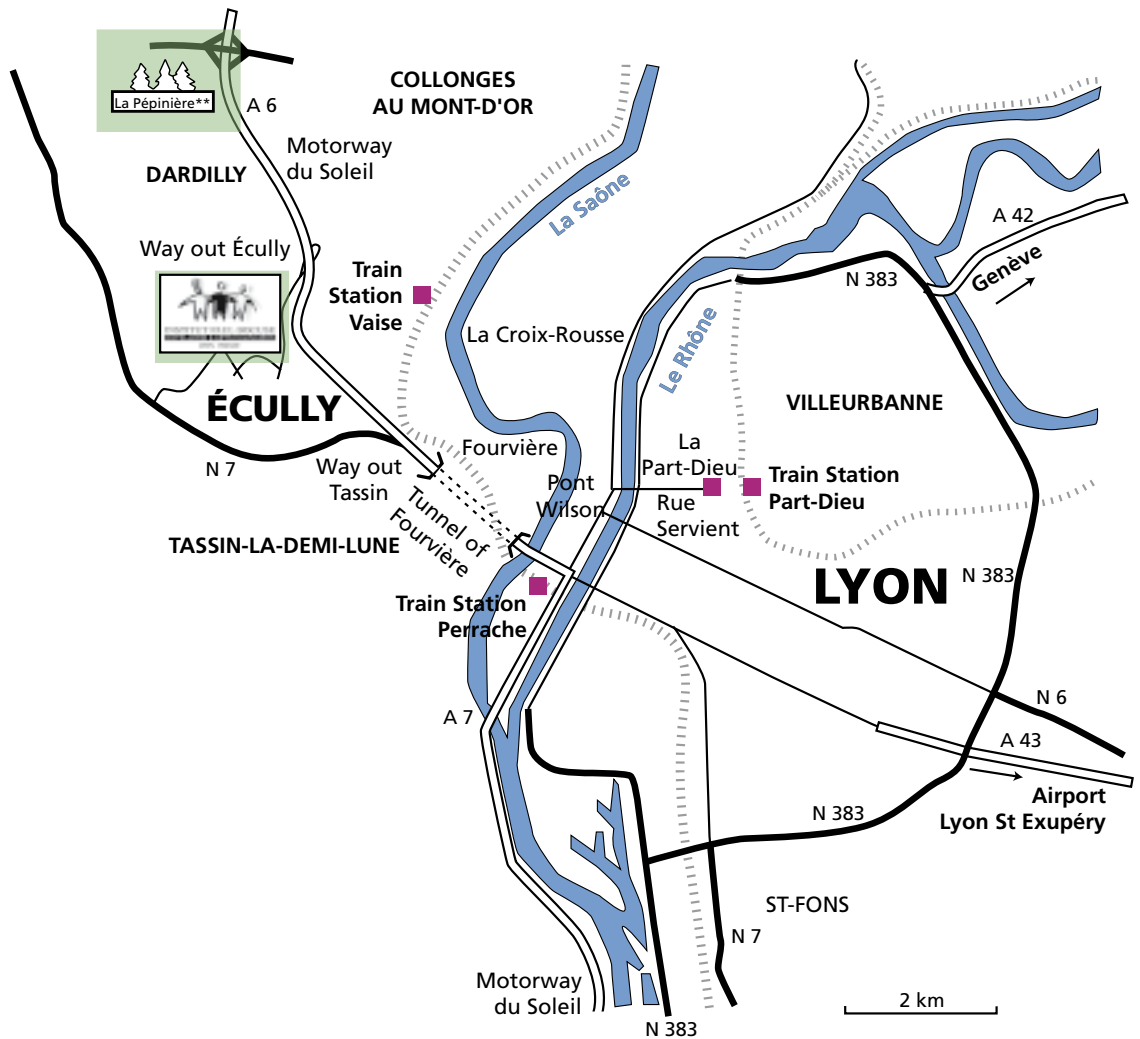

Access map to Paul Bocuse Institute - Ecully

LODGING

To make your lodging easy, we advise you to stay in the hotel:

LA PÉPINIÈRE**
Hôtel - Bar - Restaurant
15, Chemin de Gargantua - BP 20
69571 DARDILLY Cedex
Tel.: 334 78 66 77 77
Fax: 334 78 66 07 24

- From the Écully way-out :**
- Follow Écully center (4 traffic lights)
 - locate the church.
 - Follow direction : "Parc du Vivier"